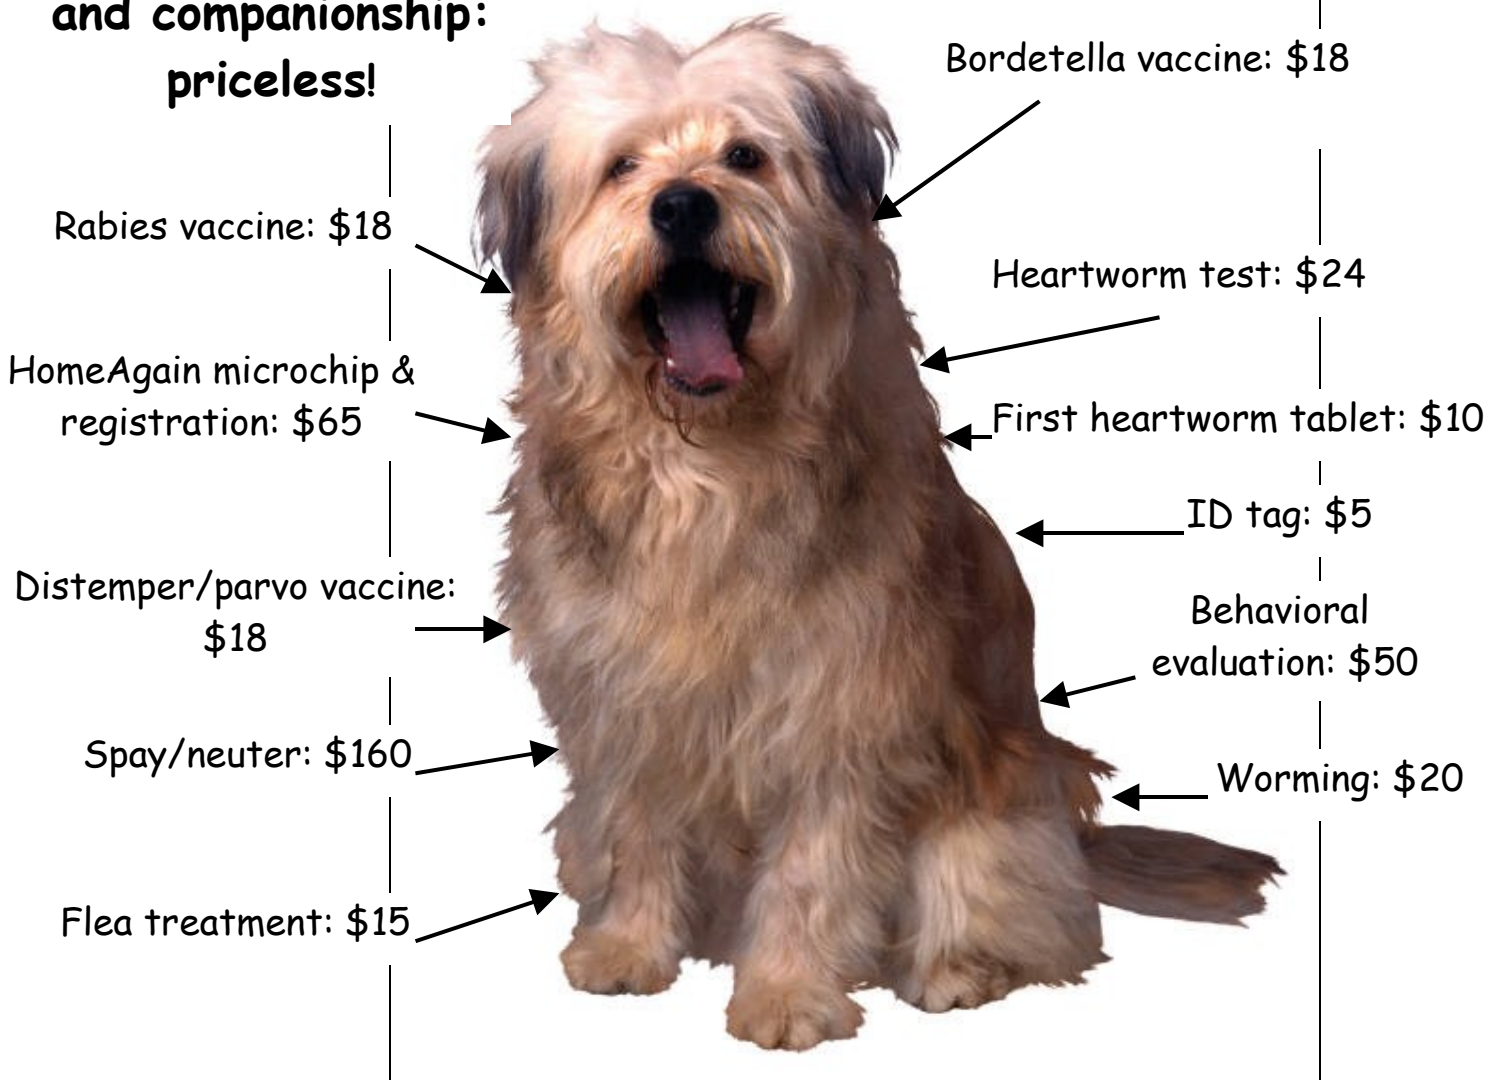

Adopt a dog from the Dakin Animal Shelter and get all these:

**A lifetime of love
and companionship:
priceless!**

Our adoption fee for adult dogs includes all these, plus a lifetime of support, for only \$225 (a value of over \$400). For puppies, our \$300 adoption fee also includes puppy kindergarten classes (a value of over \$480). Higher adoption fees apply for dogs & pups in our Dixie program.